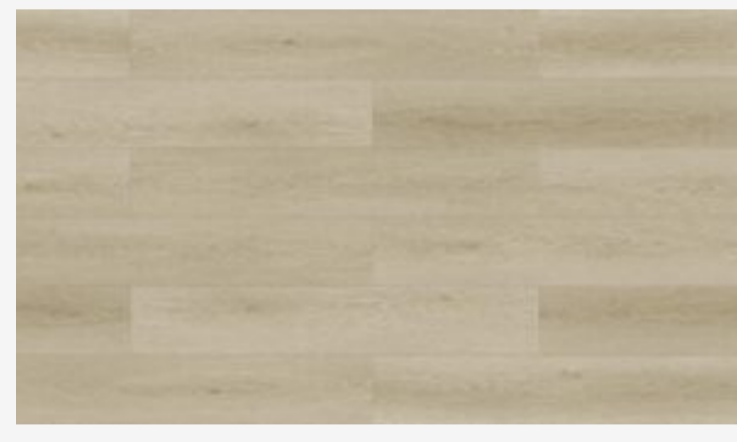

**EUROSTYLE The Norwegian SEA
Premium Laminate Flooring**

NORWEGIAN SEA
PREMIUM LAMINATE FLOORING

Inspired by the rhythm of the ocean and Scandinavian simplicity, Norwegian Sea from the Norwegian Collection brings a sense of calm and freshness into every space. Its wide plank format enhances visual flow, while the 8mm thickness and up to 72-hour water splash surface protection deliver reliable performance. Trendy, timeless, and designed to feel as good as it looks.

The Norwegian SEA Decors

Dimensions: 8mm (thickness) x 7 3/4" (width) x 47 7/8" (length)

Bergen

Larvik

Stavanger

North Cape

Details & Features

Collection	NORWEGIAN SEA
Category	Premium Laminate Flooring
Dimensions	8mm (thickness) x 7 3/4" (width) x 47 7/8" (length)
Features	<ul style="list-style-type: none"> · Up to 72 hours Splash-Water Surface Protection · AC 4 Abrasive Class · Class 32 · Embossed-in-register (EIR) texture · HDF High Density Fiberboard
Radiant Heat	Radiant heat compliance (water pipes embedded in thermo mass only)
Installation	Floating
Warranty	<ul style="list-style-type: none"> · 25 year residential warranty · 5 year commercial warranty